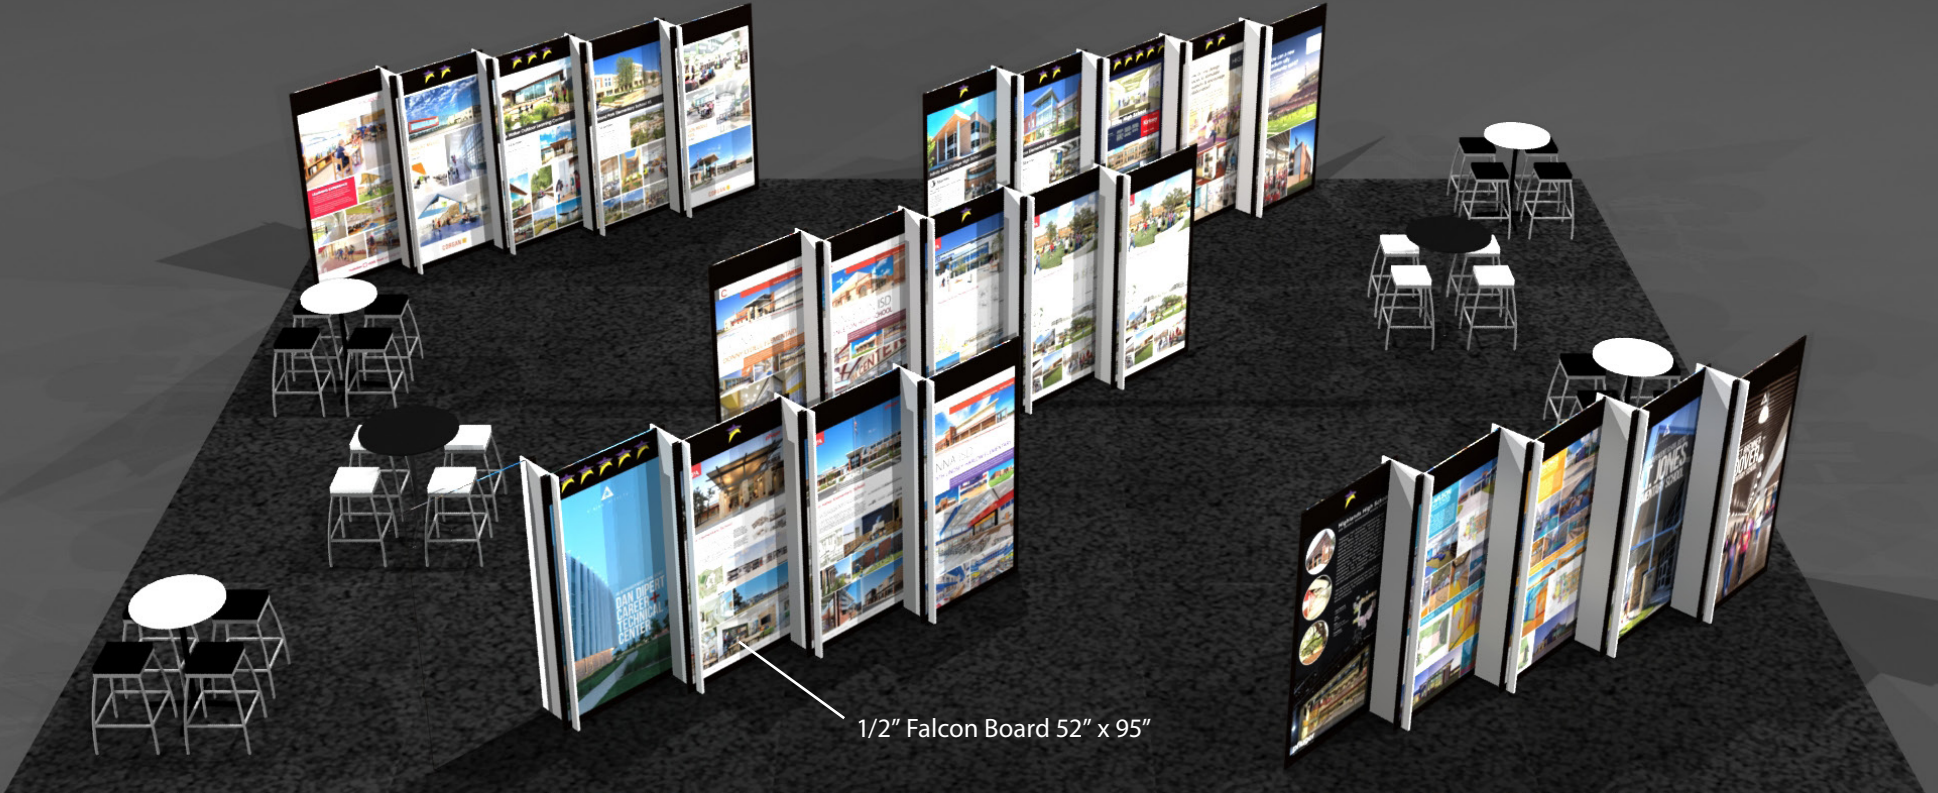

SCHOOL OF ARCHITECTURE

Fabric 15' x 4'

1/2" Falcon Board 52" x 95"

Note: The graphics are for placeholders only!

SCHOOL OF ARCHITECTURE

SCHOOL OF ARCHITECTURE

Template: 1/2" Falcon Reboard Panel 52"W x 95"H